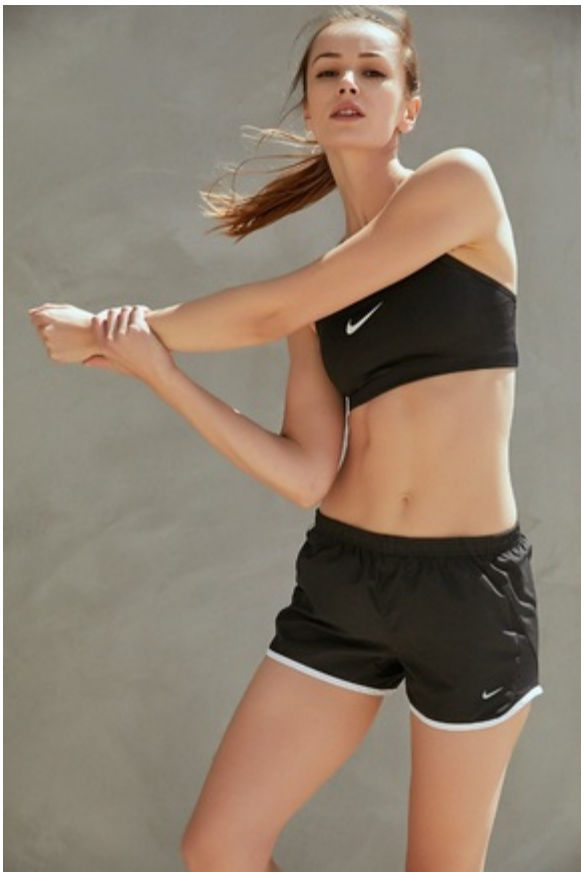

**MODEL
MANAGEMENT**

Polina Boyd

Height: 5' 9" (175cm) **Bust:** 34" (86.36cm) **Cup Size:** B **Waist:** 24"
(60.96cm) **Hips:** 35" (88.90cm) **Dress Size:** 2 **Shoes:** 8 **Hair Color:**
Light Brown **Eye Color:** Brown

Polina Boyd

Height: 5' 9" (175cm) **Bust:** 34" (86.36cm) **Cup Size:** B **Waist:** 24" (60.96cm) **Hips:** 35" (88.90cm) **Dress Size:** 2 **Shoes:** 8 **Hair Color:** Light Brown **Eye Color:** Brown