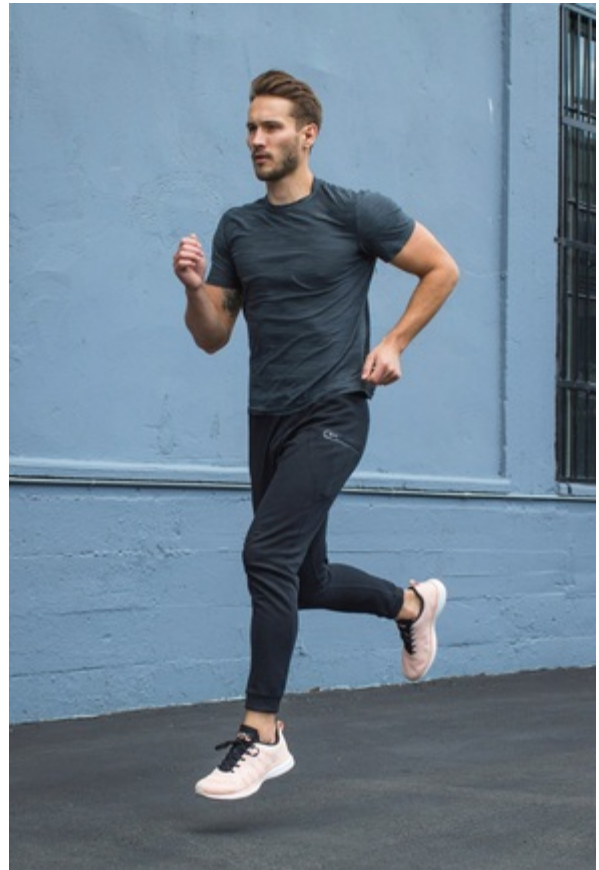

**MODEL  
MANAGEMENT**

**Michael Gabel**

**Height:** 6' 1" (185cm) **Waist:** 31" (78.74cm) **Shoes:** 10.5 **Hair Color:**  
Brown **Eye Color:** Green **Suit/Coat:** 40" (101.60cm) **Suit Length:** R  
**Inseam:** 32" (81.28cm)

## Michael Gabel

**Height:** 6' 1" (185cm) **Waist:** 31" (78.74cm) **Shoes:** 10.5 **Hair Color:** Brown **Eye Color:** Green **Suit/Coat:** 40" (101.60cm) **Suit Length:** R **Inseam:** 32" (81.28cm)