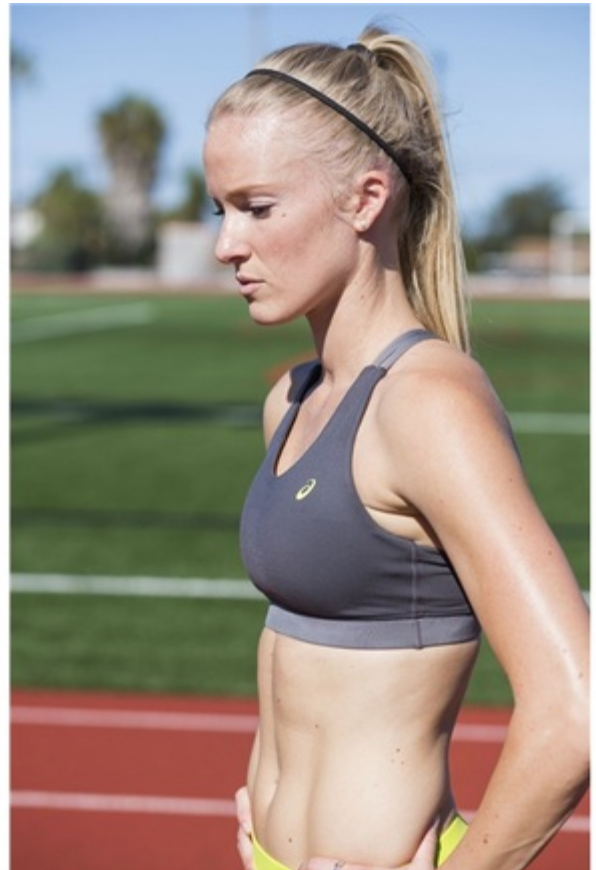

**MODEL
MANAGEMENT**

Kelly Collins

Height: 5' 7.5" (171cm) **Bust:** 33" (83.82cm) **Waist:** 25" (63.50cm) **Hips:** 35" (88.90cm) **Dress Size:** 2 **Shoes:** 7 **Hair Color:** Blonde **Eye Color:** Blue

Kelly Collins

Height: 5' 7.5" (171cm) **Bust:** 33" (83.82cm) **Waist:** 25" (63.50cm) **Hips:** 35" (88.90cm) **Dress Size:** 2
Shoes: 7 **Hair Color:** Blonde **Eye Color:** Blue

5151 California Ave. Suite 100 Irvine, CA 92617 | p 949-825-7009