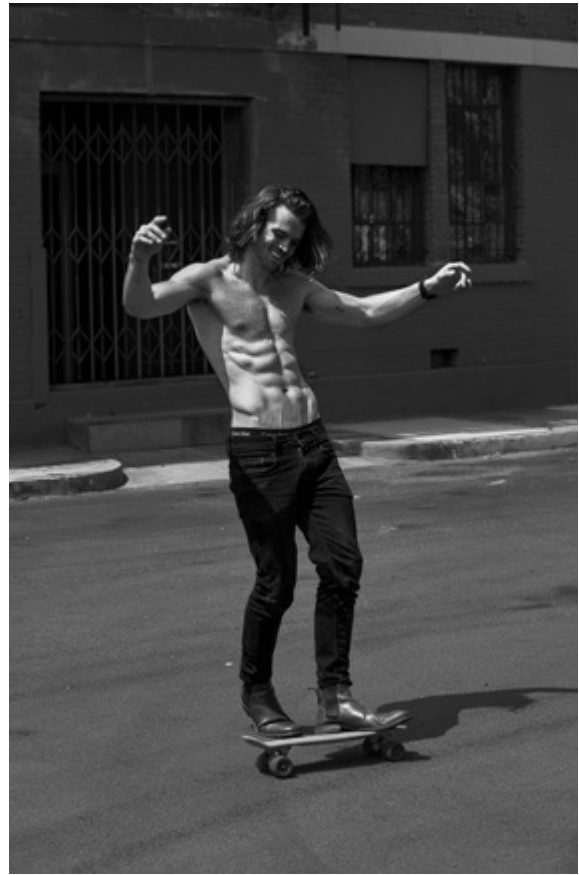

**MODEL
MANAGEMENT**

Journey Bailey

Waist: 31" (78.74cm) **Hair Color:** Brown **Suit/Coat:** 38" (96.52cm)
Suit Length: R **Inseam:** 32" (81.28cm)

Journey Bailey

Waist: 31" (78.74cm) **Hair Color:** Brown **Suit/Coat:** 38" (96.52cm) **Suit Length:** R **Inseam:** 32" (81.28cm)