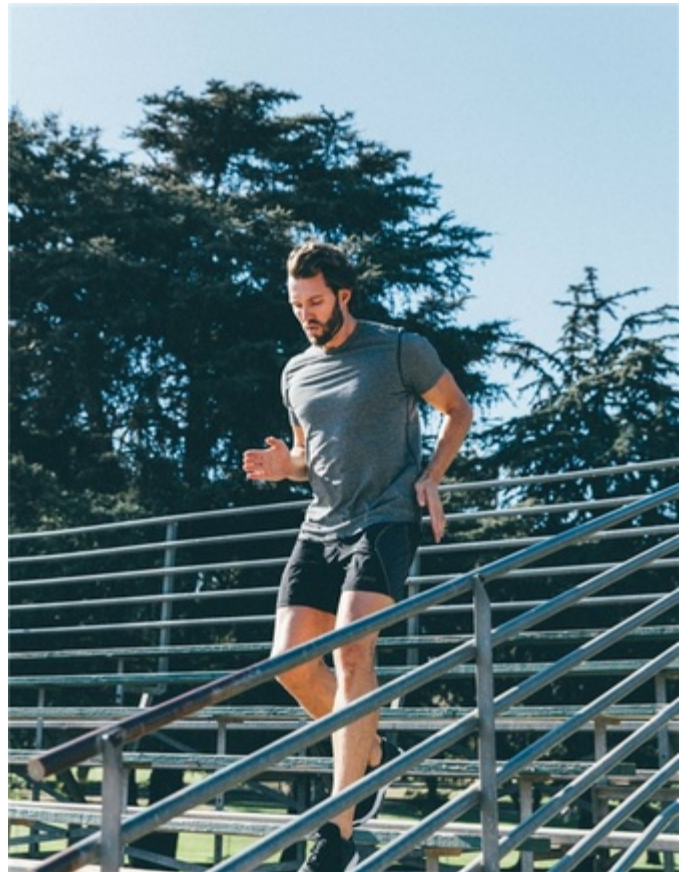

**MODEL  
MANAGEMENT**

**Josh Zabar**

**Height:** 6' 2" (187cm) **Waist:** 33" (83.82cm) **Shoes:** 11.5 **Hair Color:**  
Brown **Eye Color:** Blue-Green **Suit/Coat:** 41" (104.14cm) **Suit Length:**  
L **Shirt:** 15.5", 17" **Sleeve:** 34" (86.36cm) **Inseam:** 33" (83.82cm)

## Josh Zabar

**Height:** 6' 2" (187cm) **Waist:** 33" (83.82cm) **Shoes:** 11.5 **Hair Color:** Brown **Eye Color:** Blue-Green  
**Suit/Coat:** 41" (104.14cm) **Suit Length:** L **Shirt:** 15.5", 17" **Sleeve:** 34" (86.36cm) **Inseam:** 33" (83.82cm)