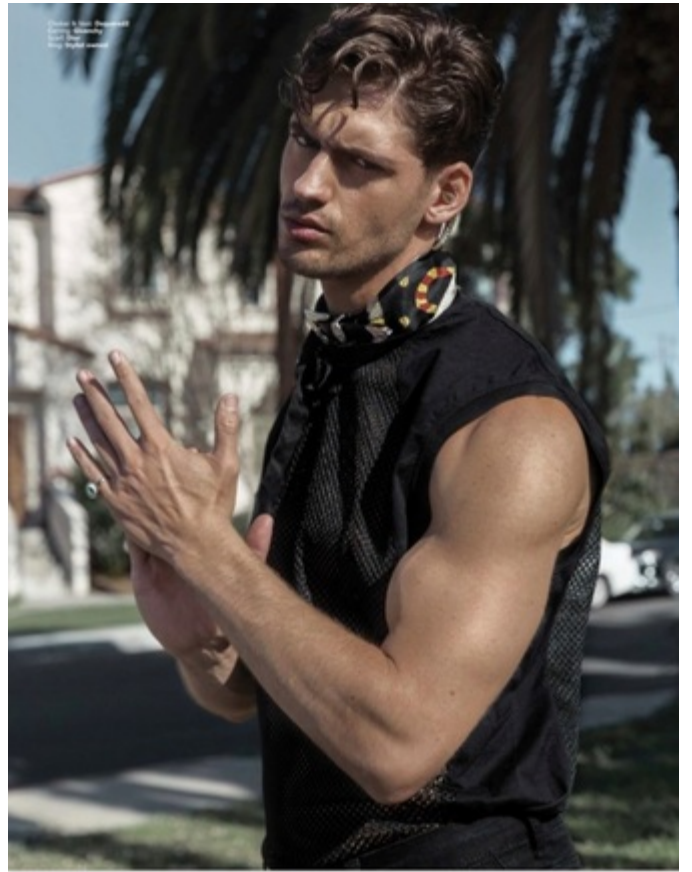

**MODEL
MANAGEMENT**

J.J. Michaels

Height: 6' 1" (185cm) **Waist:** 31" (78.74cm) **Shoes:** 10 **Hair Color:**
Brown **Eye Color:** Hazel **Suit/Coat:** 38" (96.52cm) **Suit Length:** R
Sleeve: 34" (86.36cm) **Inseam:** 32" (81.28cm)