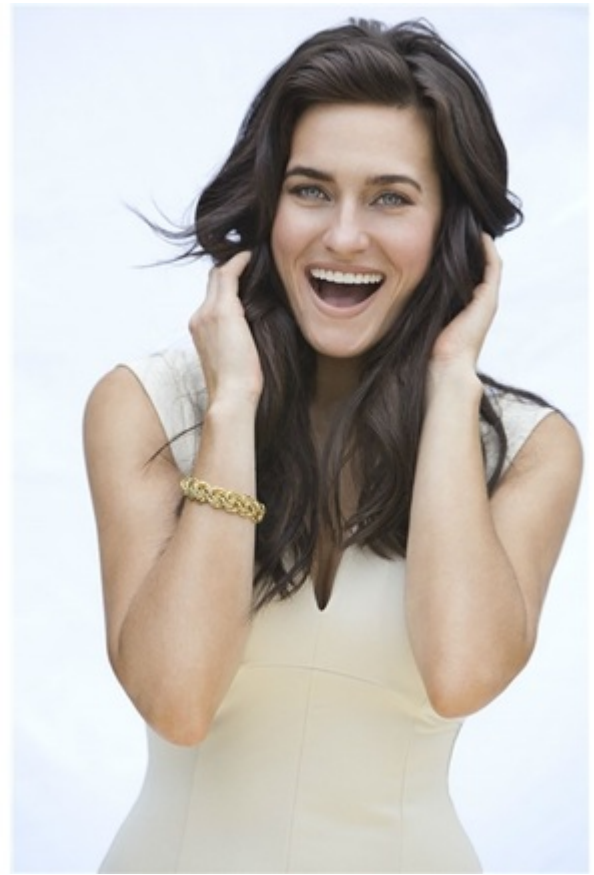

**MODEL
MANAGEMENT**

Caitlin Leahy

Height: 5' 8" (172cm) **Bust:** 34" (86.36cm) **Cup Size:** C **Waist:** 26"
(66.04cm) **Hips:** 36" (91.44cm) **Dress Size:** 4 **Shoes:** 7.5 **Hair Color:**
Brown **Eye Color:** Blue

Caitlin Leahy

Height: 5' 8" (172cm) **Bust:** 34" (86.36cm) **Cup Size:** C **Waist:** 26" (66.04cm) **Hips:** 36" (91.44cm) **Dress Size:** 4 **Shoes:** 7.5 **Hair Color:** Brown **Eye Color:** Blue

5151 California Ave. Suite 100 Irvine, CA 92617 | p 949-825-7009