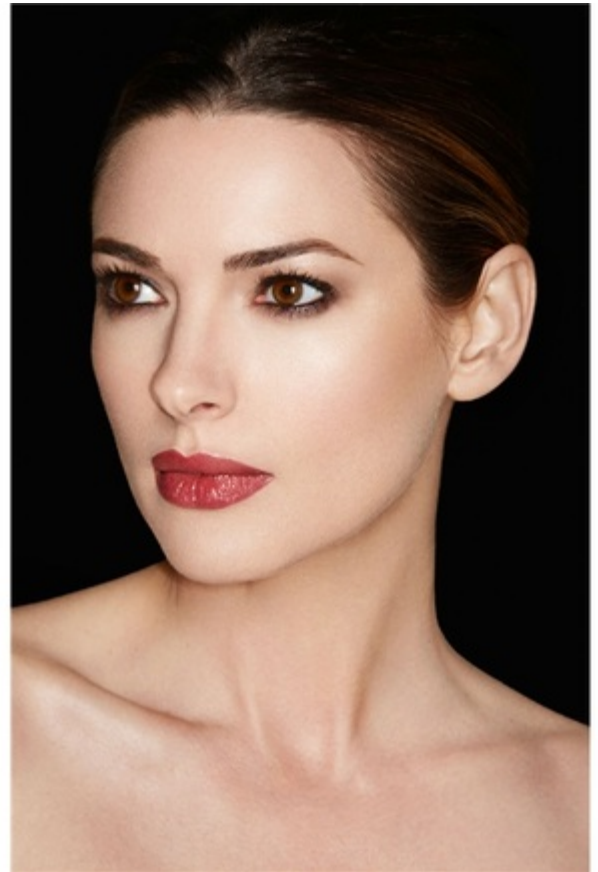

**MODEL
MANAGEMENT**

Aria Pullman

Height: 5' 9" (175cm) **Bust:** 34" (86.36cm) **Cup Size:** B **Waist:** 28"
(71.12cm) **Hips:** 38" (96.52cm) **Dress Size:** 6 **Shoes:** 9 **Hair Color:**
Brown **Eye Color:** Hazel

Aria Pullman

Height: 5' 9" (175cm) **Bust:** 34" (86.36cm) **Cup Size:** B **Waist:** 28" (71.12cm) **Hips:** 38" (96.52cm) **Dress Size:** 6 **Shoes:** 9 **Hair Color:** Brown **Eye Color:** Hazel

5151 California Ave. Suite 100 Irvine, CA 92617 | p 949-825-7009