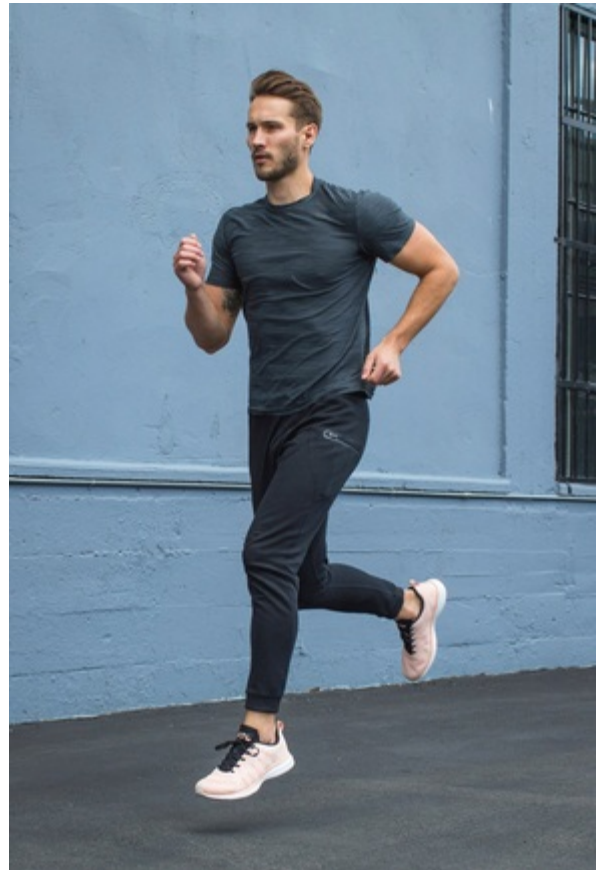

**MODEL
MANAGEMENT**

Michael Gabel

Height: 6' 1" (185cm) **Waist:** 31" (78.74cm) **Shoes:** 10.5 **Hair Color:**
Brown **Eye Color:** Green **Suit/Coat:** 40" (101.60cm) **Suit Length:** R
Inseam: 32" (81.28cm)

Michael Gabel

Height: 6' 1" (185cm) **Waist:** 31" (78.74cm) **Shoes:** 10.5 **Hair Color:** Brown **Eye Color:** Green **Suit/Coat:** 40" (101.60cm) **Suit Length:** R **Inseam:** 32" (81.28cm)

5151 California Ave. Suite 100 Irvine, CA 92617 | p 949-825-7009