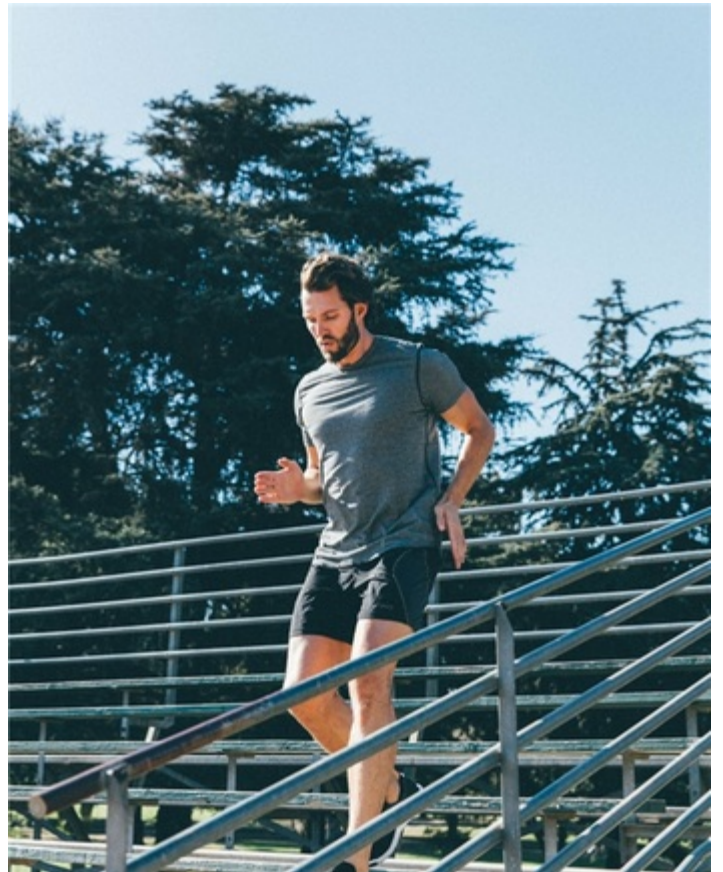

**MODEL
MANAGEMENT**

Josh Zabar

Height: 6' 2" (187cm) **Waist:** 33" (83.82cm) **Shoes:** 11.5 **Hair Color:**
Brown **Eye Color:** Blue-Green **Suit/Coat:** 41" (104.14cm)
Suit Length: L **Shirt:** 15.5", 17" **Sleeve:** 34" (86.36cm) **Inseam:** 33"
(83.82cm)

Josh Zabar

Height: 6' 2" (187cm) **Waist:** 33" (83.82cm) **Shoes:** 11.5 **Hair Color:** Brown **Eye Color:** Blue-Green
Suit/Coat: 41" (104.14cm) **Suit Length:** L **Shirt:** 15.5", 17" **Sleeve:** 34" (86.36cm) **Inseam:** 33" (83.82cm)