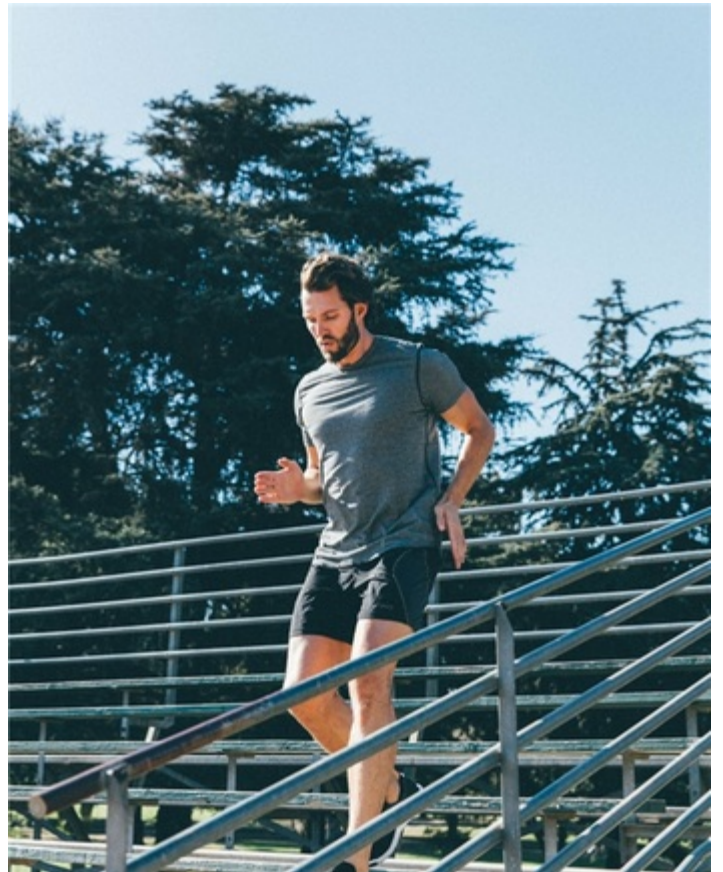

**MODEL  
MANAGEMENT**

**Josh Zabar**

**Height:** 6' 2" (187cm) **Waist:** 33" (83.82cm) **Shoes:** 11.5 **Hair Color:**  
Brown **Eye Color:** Blue-Green **Suit/Coat:** 41" (104.14cm)  
**Suit Length:** L **Shirt:** 15.5", 17" **Sleeve:** 34" (86.36cm) **Inseam:** 33"  
(83.82cm)

## Josh Zabar

**Height:** 6' 2" (187cm) **Waist:** 33" (83.82cm) **Shoes:** 11.5 **Hair Color:** Brown **Eye Color:** Blue-Green  
**Suit/Coat:** 41" (104.14cm) **Suit Length:** L **Shirt:** 15.5", 17" **Sleeve:** 34" (86.36cm) **Inseam:** 33" (83.82cm)