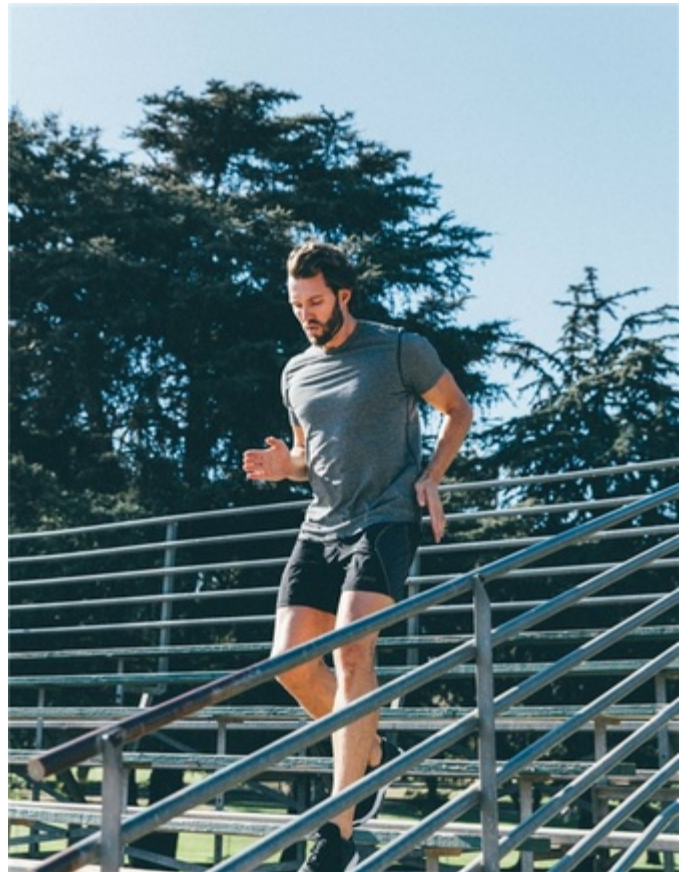

**MODEL
MANAGEMENT**

Josh Zabar

Height: 6' 2" (187cm) **Waist:** 33" (83.82cm) **Shoes:** 11.5 **Hair Color:**
Brown **Eye Color:** Blue-Green **Suit/Coat:** 41" (104.14cm)
Suit Length: L **Shirt:** 15.5", 17" **Sleeve:** 34" (86.36cm) **Inseam:** 33"
(83.82cm)

Josh Zabar

Height: 6' 2" (187cm) **Waist:** 33" (83.82cm) **Shoes:** 11.5 **Hair Color:** Brown **Eye Color:** Blue-Green
Suit/Coat: 41" (104.14cm) **Suit Length:** L **Shirt:** 15.5", 17" **Sleeve:** 34" (86.36cm) **Inseam:** 33" (83.82cm)