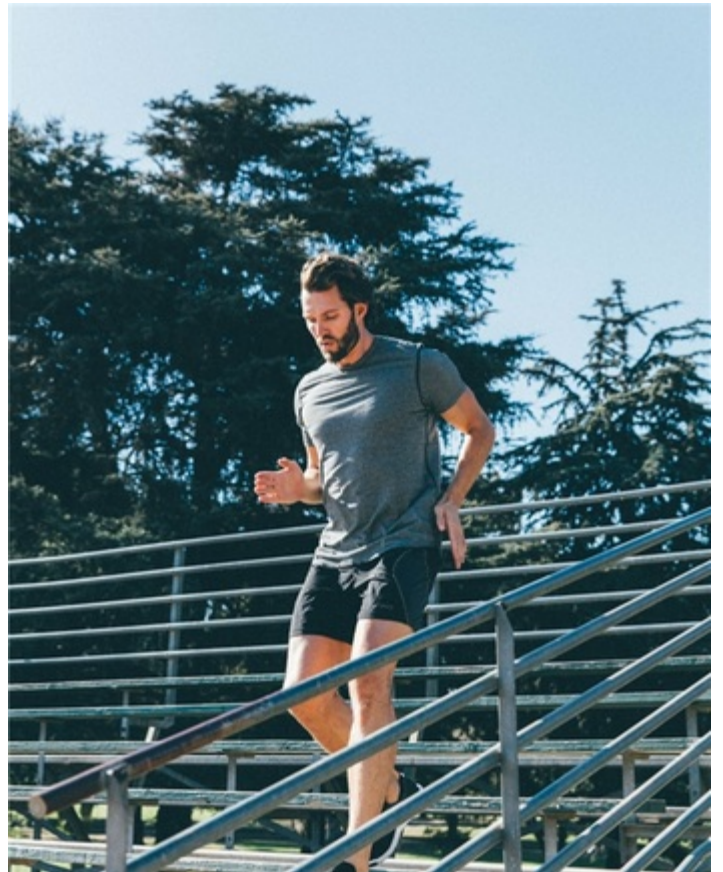

**MODEL  
MANAGEMENT**

**Josh Zabar**

**Height:** 6' 2" (187cm) **Waist:** 33" (83.82cm) **Shoes:** 11.5 **Hair Color:** Brown **Eye Color:** Blue-Green **Suit/Coat:** 41" (104.14cm)  
**Suit Length:** L **Shirt:** 15.5", 17" **Sleeve:** 34" (86.36cm) **Inseam:** 33" (83.82cm)

## Josh Zabar

**Height:** 6' 2" (187cm) **Waist:** 33" (83.82cm) **Shoes:** 11.5 **Hair Color:** Brown **Eye Color:** Blue-Green  
**Suit/Coat:** 41" (104.14cm) **Suit Length:** L **Shirt:** 15.5", 17" **Sleeve:** 34" (86.36cm) **Inseam:** 33" (83.82cm)