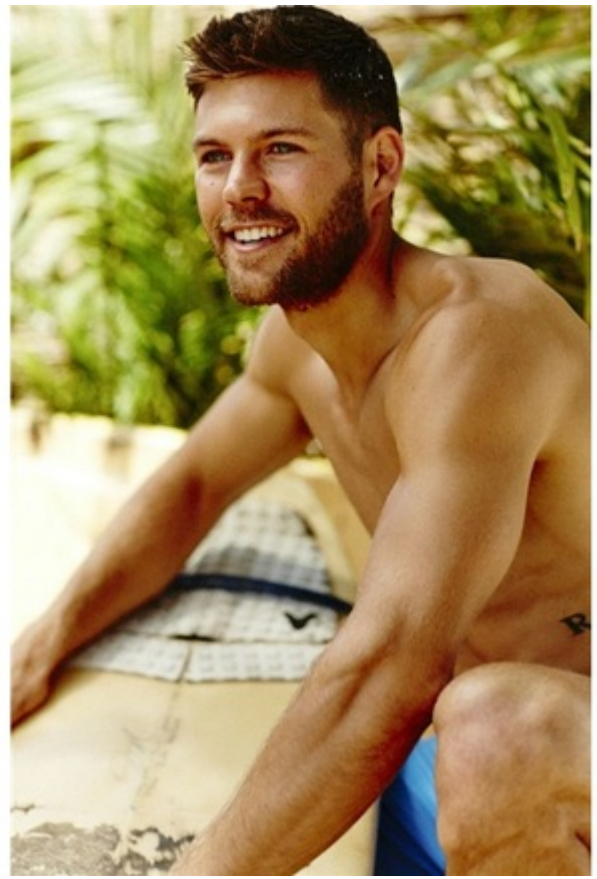

**MODEL
MANAGEMENT**

Chris Reid

Height: 6' 0" (182cm) **Waist:** 32" (81.28cm) **Shoes:** 9.5 **Hair Color:** Brown **Eye Color:** Blue **Suit/Coat:** 40" (101.60cm) **Suit Length:** R

Chris Reid

Height: 6' 0" (182cm) **Waist:** 32" (81.28cm) **Shoes:** 9.5 **Hair Color:** Brown **Eye Color:** Blue **Suit/Coat:** 40" (101.60cm) **Suit Length:** R