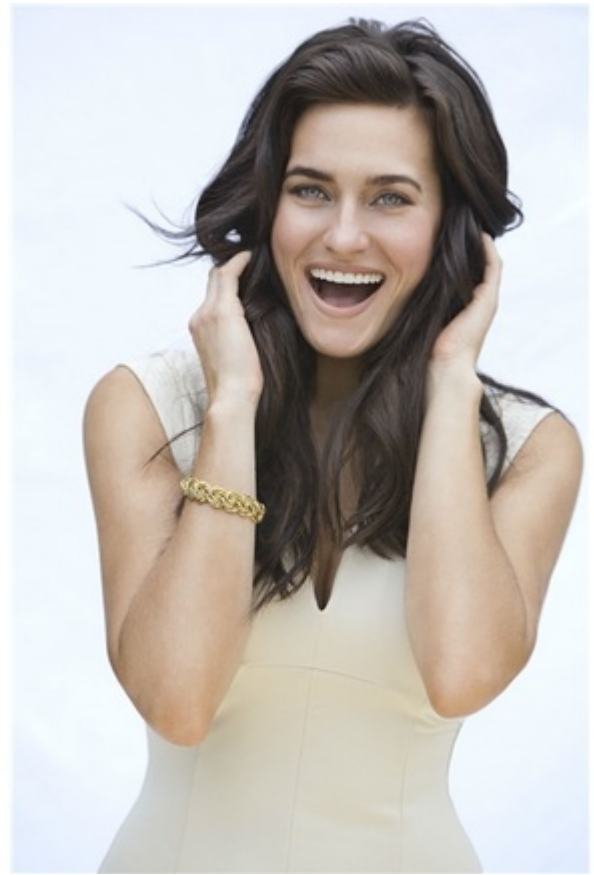

**MODEL
MANAGEMENT**

Caitlin Leahy

Height: 5' 8" (172cm) **Bust:** 34" (86.36cm) **Cup Size:** C **Waist:** 26" (66.04cm) **Hips:** 36" (91.44cm) **Dress Size:** 4 **Shoes:** 7.5 **Hair Color:** Brown **Eye Color:** Blue

Caitlin Leahy

Height: 5' 8" (172cm) **Bust:** 34" (86.36cm) **Cup Size:** C **Waist:** 26" (66.04cm) **Hips:** 36" (91.44cm) **Dress Size:** 4 **Shoes:** 7.5 **Hair Color:** Brown **Eye Color:** Blue

5151 California Ave. Suite 100 Irvine, CA 92617 | p 949-825-7009