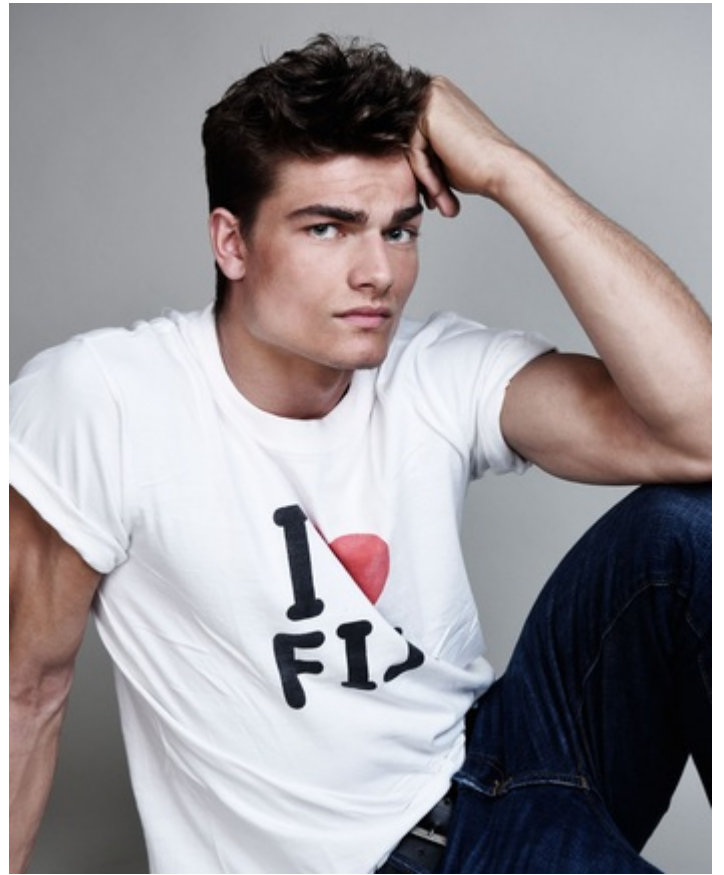

**MODEL
MANAGEMENT**

Aidan Anderson

Height: 5' 11" (180cm) **Waist:** 30" (76.20cm) **Shoes:** 11.5 **Hair Color:**
Light Brown **Eye Color:** Blue **Suit/Coat:** 42" (106.68cm) **Suit Length:**
R **Inseam:** 32" (81.28cm)

Aidan Anderson

Height: 5' 11" (180cm) **Waist:** 30" (76.20cm) **Shoes:** 11.5 **Hair Color:** Light Brown **Eye Color:** Blue
Suit/Coat: 42" (106.68cm) **Suit Length:** R **Inseam:** 32" (81.28cm)

5151 California Ave. Suite 100 Irvine, CA 92617 | p 949-825-7009