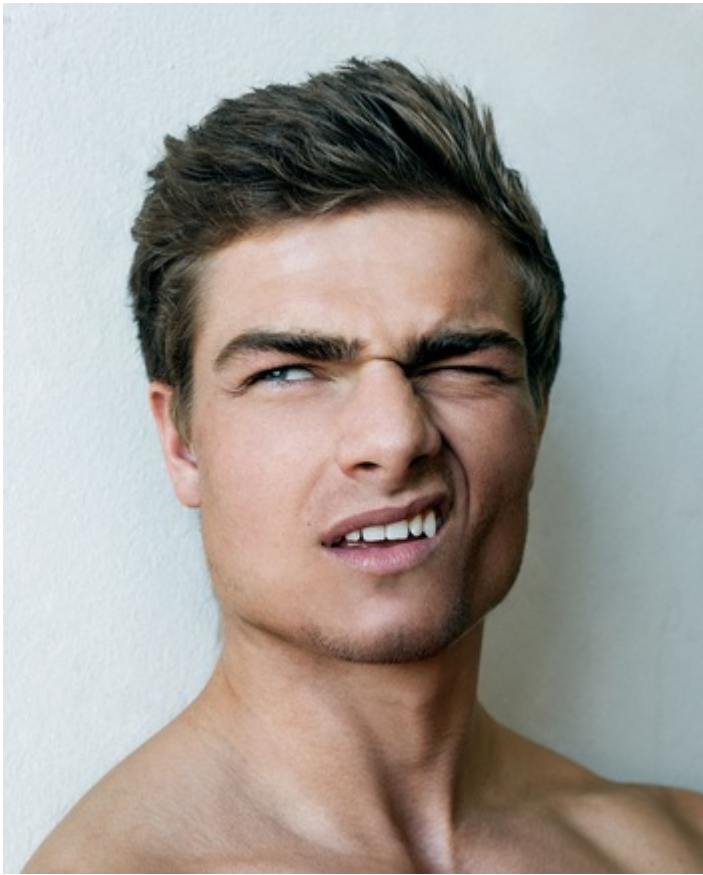

**MODEL
MANAGEMENT**

Aidan Anderson

Height: 5' 11" (180cm) **Waist:** 30" (76.20cm) **Shoes:** 11.5 **Hair Color:**
Light Brown **Eye Color:** Blue **Suit/Coat:** 42" (106.68cm) **Suit Length:**
R **Inseam:** 32" (81.28cm)

Aidan Anderson

Height: 5' 11" (180cm) **Waist:** 30" (76.20cm) **Shoes:** 11.5 **Hair Color:** Light Brown **Eye Color:** Blue
Suit/Coat: 42" (106.68cm) **Suit Length:** R **Inseam:** 32" (81.28cm)

5151 California Ave. Suite 100 Irvine, CA 92617 | p 949-825-7009